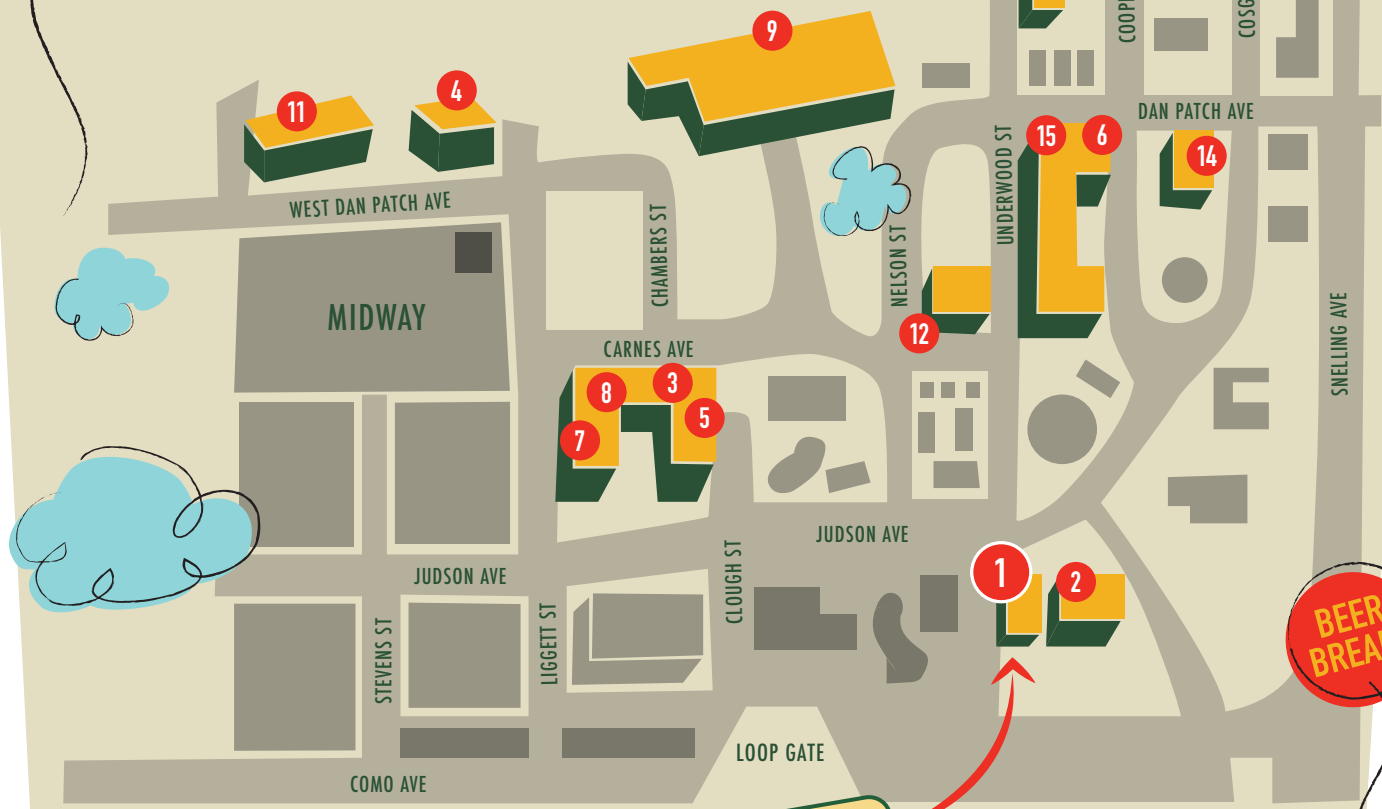

WHERE TO FIND SUMMIT BEER AT THE MINNESOTA STATE FAIR

1

ON A STICK

BERRY BAZAAR, EXTRA PALE ALE, OKTOBERFEST

STATE FAIR EXCLUSIVES

- Berry Bazaar Kölsch-Style Ale
- All Day A-Fair! non-alcoholic

ALSO POURING Extra Pale Ale, Oktoberfest, Twins Pils, Slugfest Juicy IPA, Oatmeal Stout on Nitro

- | | | |
|---|------------------|--|
| 2 | Shanghai Henri's | STATE FAIR EXCLUSIVE
Berry Bazaar Kölsch-Style Ale
Extra Pale Ale, Oktoberfest |
| 3 | Andy's Grille | Extra Pale Ale |
| 4 | The Blue Barn | Cabin Crusher with Lime |
| 5 | Cafe Caribe | Extra Pale Ale 16oz cans
Twins Pils 16oz cans |
| 6 | Chicago Dogs | Extra Pale Ale |
| 7 | Coasters | Extra Pale Ale |
| 8 | The Frontier | Extra Pale Ale, Oktoberfest |

- | | | |
|----|----------------------|--|
| 9 | The Grandstand | Extra Pale Ale |
| 10 | The Hangar | Twins Pils 16oz cans |
| 11 | LuLu's Public House | Cabin Crusher with Lime |
| 12 | Mancini's al Fresco | Extra Pale Ale, Triumphant Session IPA |
| 13 | Midway Men's Club | Extra Pale Ale |
| 14 | O'Gara's at the Fair | Extra Pale Ale |
| 15 | Ragin Cajun | Extra Pale Ale |